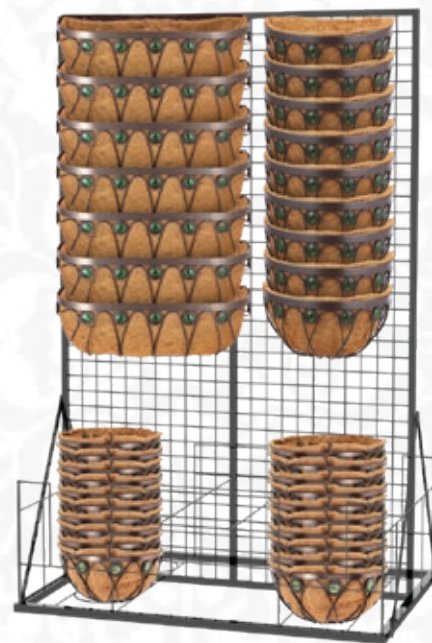

- Includes secured coconut liner
- Replacement liners available
- Weather resistant

CB06	24"	Pack 5
CB07	36"	Pack 5
CB08	48"	Pack 3

Hanging Garden Tree

This 6' display tree will shine as your garden's tree of life when you fill all four baskets with flowering plants or foliage.

- Durable and weather-resistant metal
- Includes four 14" baskets with coco liners
- Stakes included for additional stability
- Hardware included

1596 74.5x29" Pack 1

Coconut Planter Display Racking
DP21, DP22

Solstice Series Display Rack
DP29
(rack only, product not included)

Emerald Series Display Rack
DP28
(rack only, product not included)

coconut products

grower baskets

Grower Hanging Coconut Basket

Expand your selection of basic coconut planters! These baskets are crafted with durable wire, coconut liner, and come in several sizes.