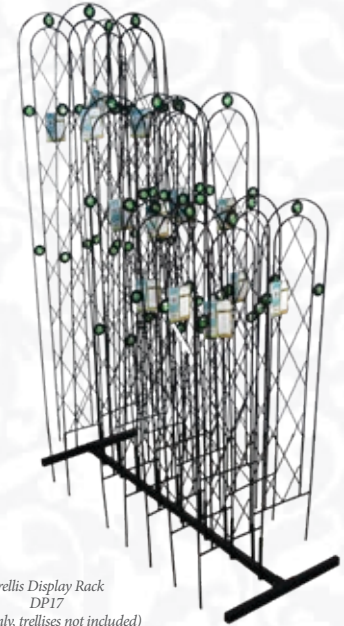

TR01	4'	Pack 5
TR02	5'	Pack 5
TR03	6'	Pack 5

*See matching arbor (p. 8)
and coco planters (p. 19)*

Trellis Display Rack
DP17
(Rack only, trellises not included)

Autumn Leaf Garden Trellis

With a brushed-bronze finish, the autumn leaf trellis features elegant scrolls and delicate leaf motifs for vintage charm.