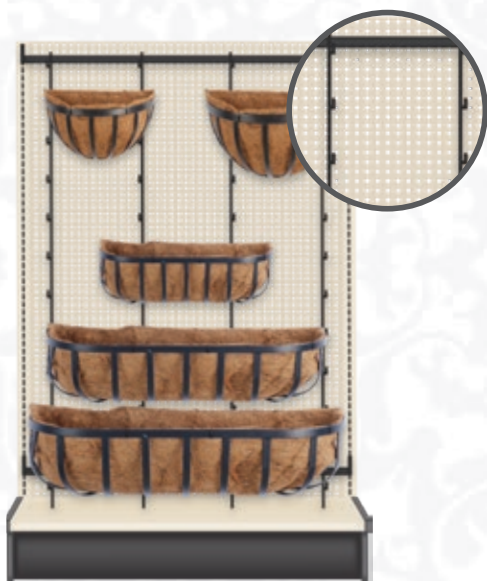

- Durable and weather-resistant metal
- Includes four 14" baskets with coco liners
- Stakes included for additional stability
- Hardware included

1596 74.5x29" Pack 1

Coconut Planter Display Racking
DP21, DP22