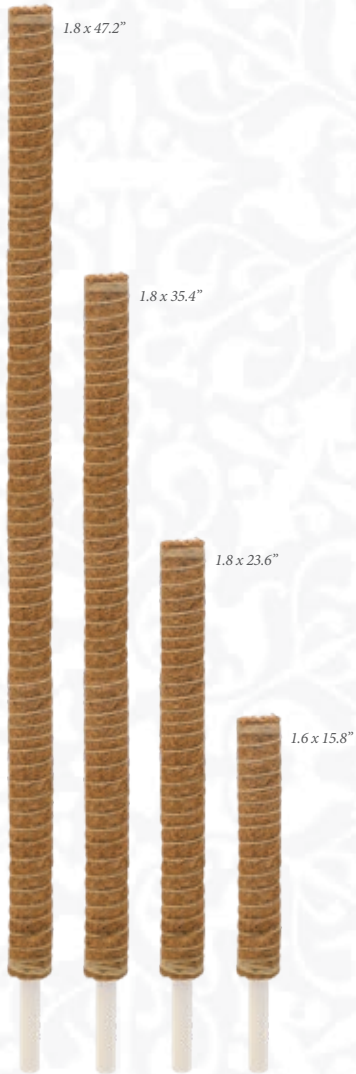

WN62	2 lbs	Pack 8
WN63	5 lbs	Pack 4
WN64	11 lbs	Pack 2

shredded paper

New Product

Paper Shred Filler

- Recyclable product created from renewable materials
- Made with 50 lb Kraft paper
- Resists breaking/tearing in humid and wet conditions
- Use for worm bedding, packing, gift basket filler, mulch, and more

RP03	1 lb	Pack 1
RP01	2 lbs	Pack 1
RP04	5 lbs	Pack 1
RP02	10 lbs	Pack 1

Coconut Grow Poles

- Wrapped around hollow pvc pipe
- Stackable design

CP01	1.6 x 15.8"	Pack 36
CP02	1.8 x 23.6"	Pack 20
CP03	1.8 x 35.4"	Pack 36
CP04	1.8 x 47.2"	Pack 24