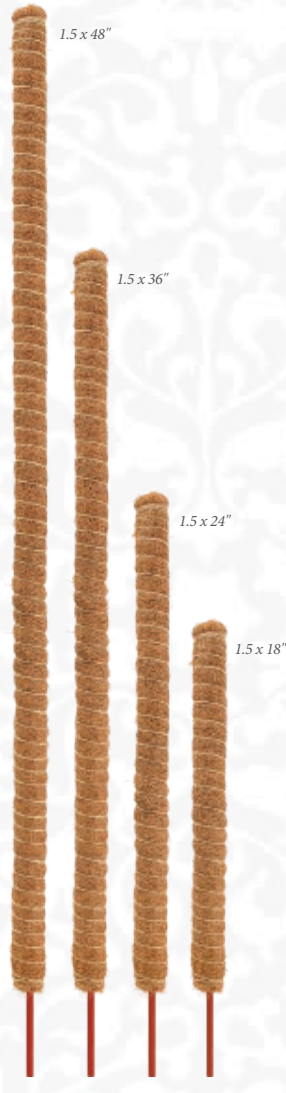

WN59	2 lbs	Pack 8
WN60	5 lbs	Pack 4
WN61	11 lbs	Pack 2

New Product

Dried Black Soldier Fly Larvae

- Perfect treat for chickens, birds, reptiles, amphibians, fish, and more
- All-natural and non-GMO feed supplement with the ideal calcium-to-phosphorous (Ca/P) ratio to support a balanced diet
- High in protein, calcium, crude fat, and amino acids essential for optimal growth and development

WN62	2 lbs	Pack 8
WN63	5 lbs	Pack 4
WN64	11 lbs	Pack 2

shredded paper

New Product

Paper Shred Filler

- Recyclable product created from renewable materials
- Made with 50 lb Kraft paper
- Resists breaking/tearing in humid and wet conditions
- Use for worm bedding, packing, gift basket filler, mulch, and more

24" Bendable Grow Pole in PSW 10" Drop-in

Bendable Coconut Grow Poles

- Flexible pole to support climbing plants
- Ability to create unique shapes and add visual appeal

CP06	1.5x18"	Pack 36
CP07	1.5x24"	Pack 20
CP08	1.5x36"	Pack 36
CP09	1.5x48"	Pack 24